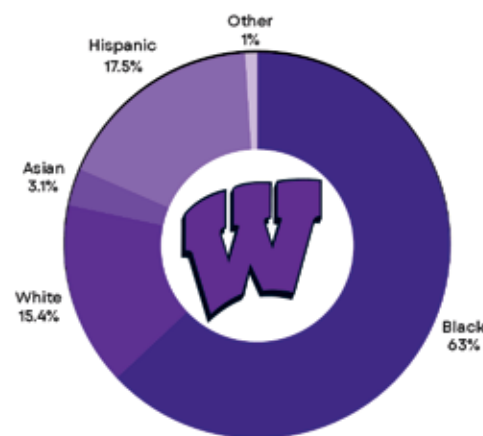

STUDENT DEMOGRAPHICS

- 61% Economically Disadvantaged
- 17% Special Education, Disabled
- 8% Special Education, Gifted & Talented

Current Enrollment: 1331
Grade 9: 359
Grade 10: 334
Grade 11: 331
Grade 12: 306

Class of 2024: 297

Class of 2023: 227

53% Eligible for LA TOPS Scholarship

SCHOOL PERFORMANCE

2022-23	2021-22	2020-21	2019-20
71.9C	66.6C	65.4C	63.0C

POST-SECONDARY

Most Recent Data from Class of 2021

26% matriculated to 4 year colleges
19% matriculated to 2 year colleges
55% military, technical school or work