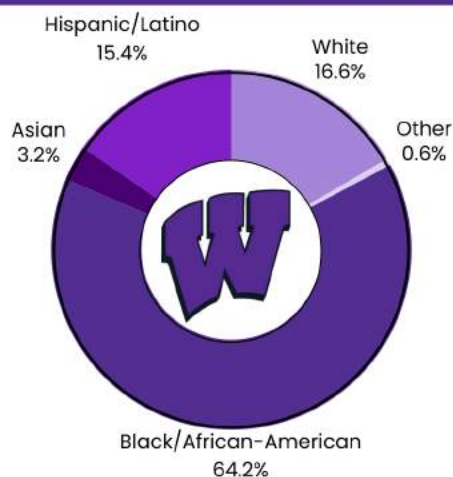

STUDENT DEMOGRAPHICS

- 49.7% Economically Disadvantaged
- 17% Special Education, Disabled
- 8% Special Education, Gifted & Talented

Current Enrollment: 1392
Grade 9: 393
Grade 10: 380
Grade 11: 317
Grade 12: 302

Class of 2023: 300

Class of 2022: 277

63% Eligible for LA TOPS Scholarship

SCHOOL PERFORMANCE

2022-23	2021-22	2020-21	2019-20
71.9C	66.6C	65.4C	63.0C

POST-SECONDARY

Most Recent Data from Class of 2021

26% matriculated to 4 year colleges
19% matriculated to 2 year colleges
55% military, technical school or work