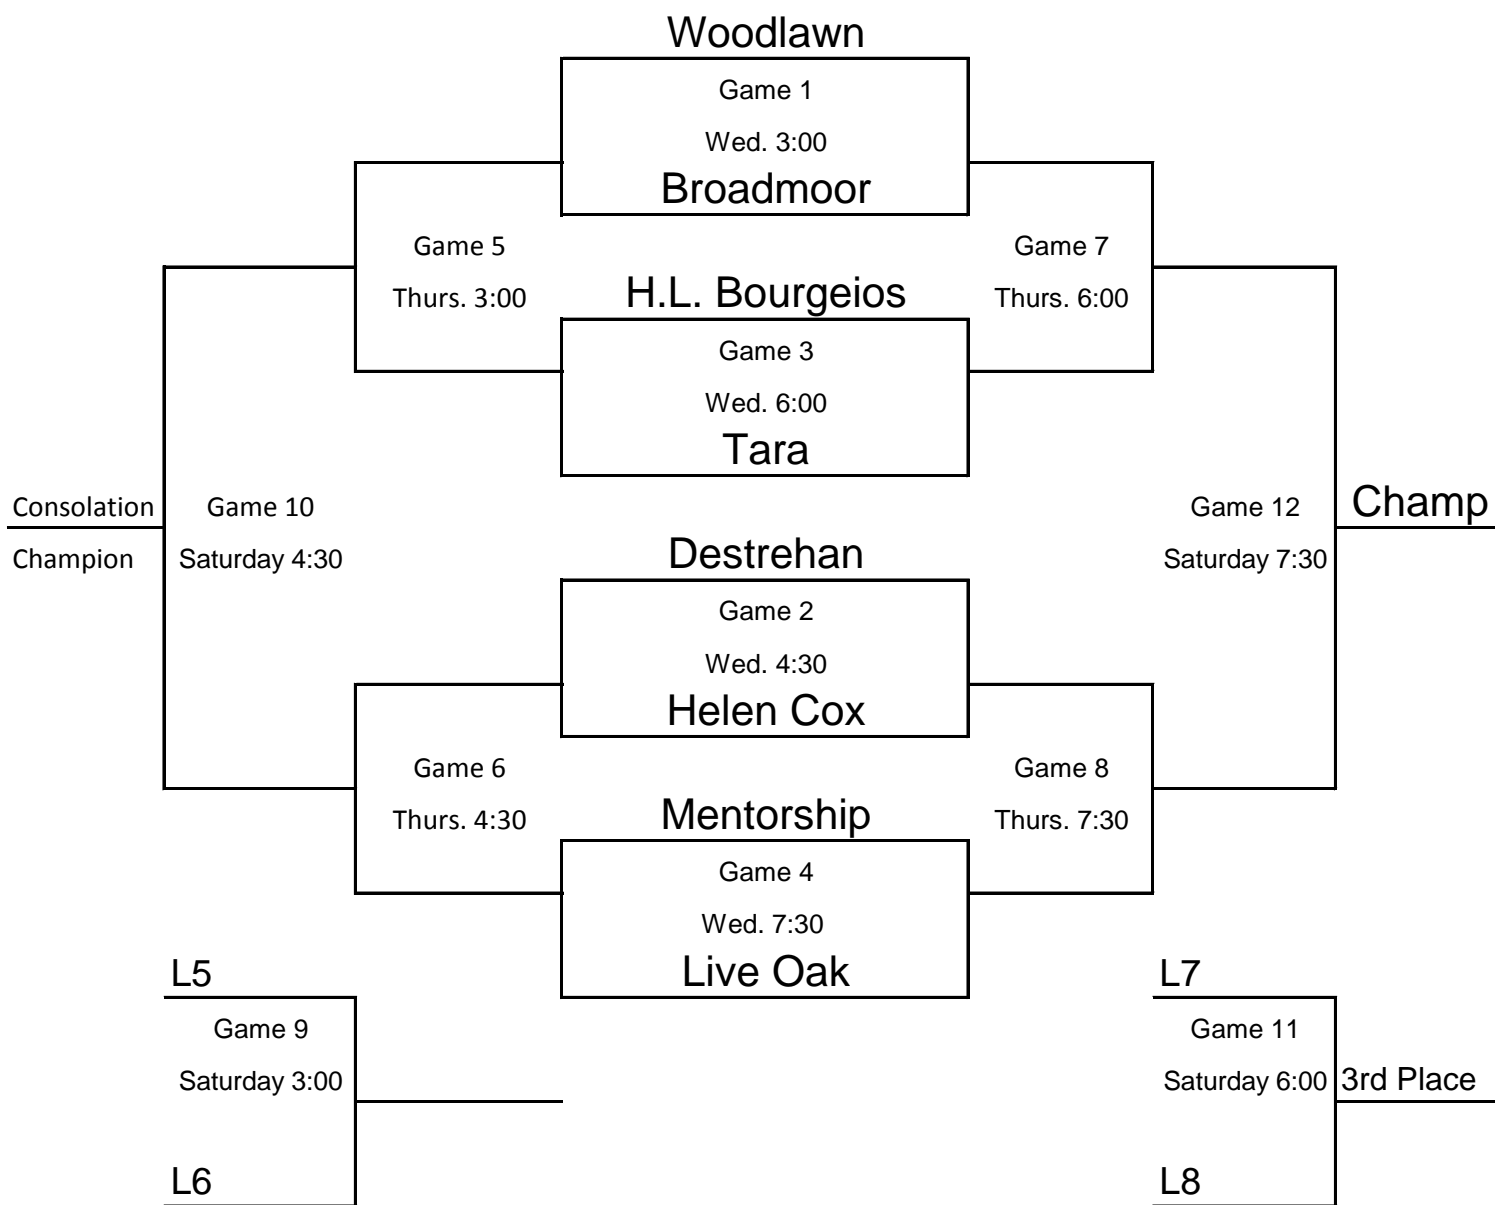

2016 Woodlawn Shootout

Woodlawn High School

Nov. 16, 17, & 19

Top team in bracket is home, wears white uniform, and sits on right side of scoring table.

Bottom team in bracket is visitor, wears dark uniform, and sits on left side of scoring table.